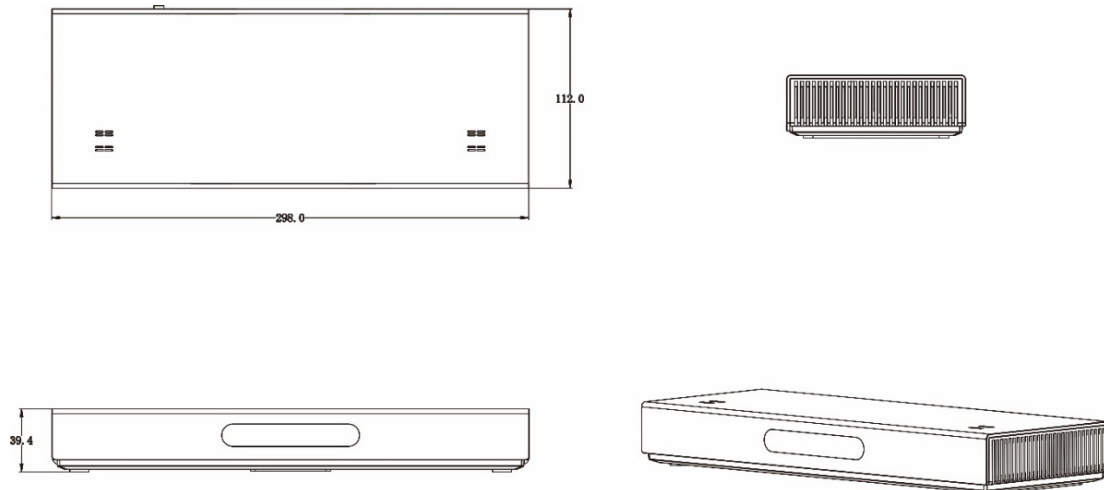

System Interface	Support system interface customization	
Resolution	Up to 1080/30 fps (People and Content)	
Audio	Mics	Built in 2x Electret Microphone
	Audio Processing	Auto Echo Cancellation (AEC) Auto Gain (AGC) Auto Noise Suppression (ANS)
	Audio Codec	G.711(a/μ), G.719, G.722, G.722.1, G.722.1, AAC, OPUS
Codec	Format	H.261, H.263, H.263+, H.264, H.264HP
Controller	Remote Control	Infrared Remote Control
Network	IPv4, IPv6	
Interface	Image Interface	1x HDMI OUT, HDMI 2.0, Support single-screen display
	Content Interface	1x HDMI IN, HDMI 2.0
	USB	2x USB 3.0 1x Micro USB debugging port
	Audio Jack	1x 3.5mm linear output 1x LINE IN Input, 3-pin Phoenix terminal 1x MIC IN Input, 3-pin Phoenix terminal (with phantom power)
	Network Port	1x 10/100M RJ45
	Power Interface	HEC3800 Power Socket (DC12V)
	Wall Mount Bracket	Wall/Ceiling Mount Brackets (Optional)

PRODUCT DEMENSION